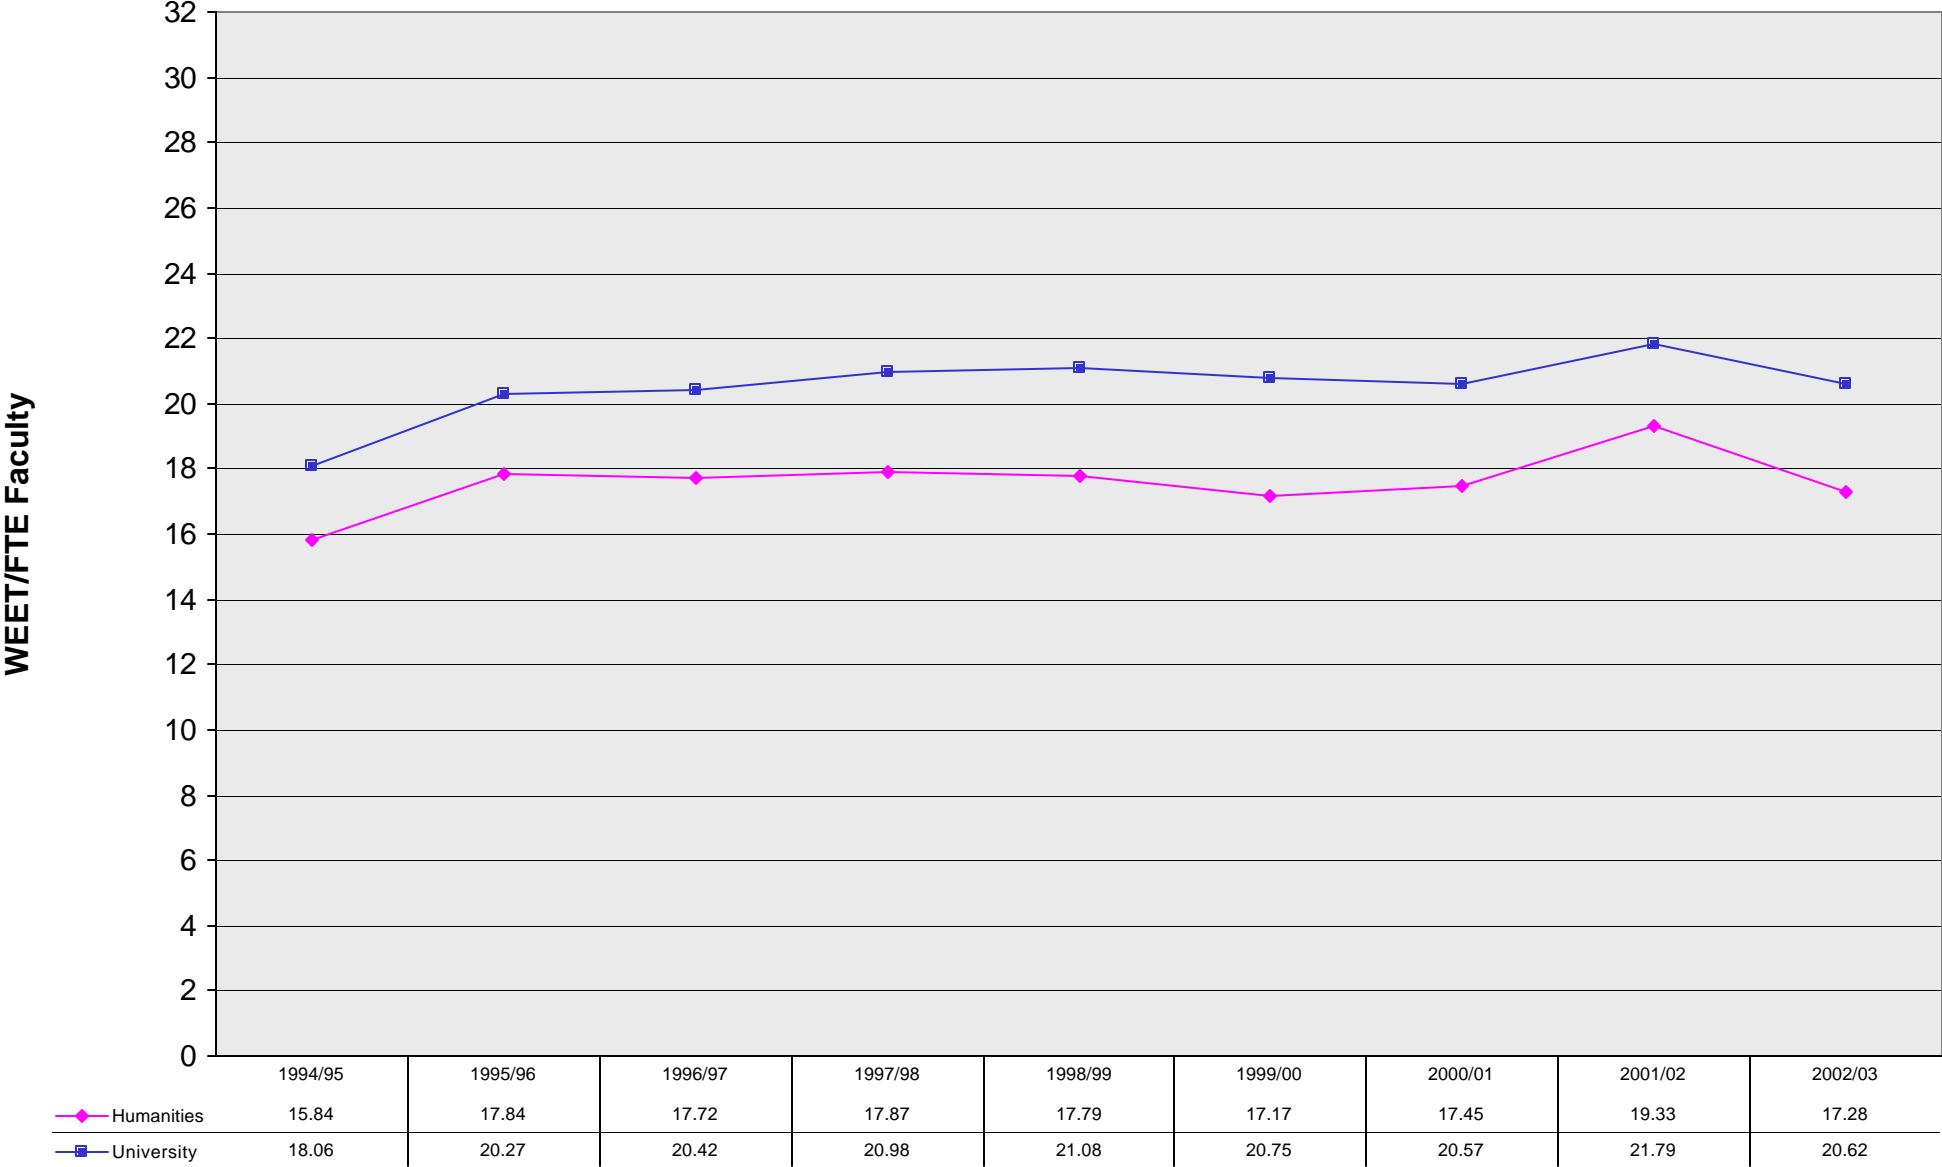

Annualized Weighted EET Students per FTE Faculty Ratios

Source: ARAI Table 7 (data derived from ARAI Table 5 and ARAI Table 6)
 University of Victoria